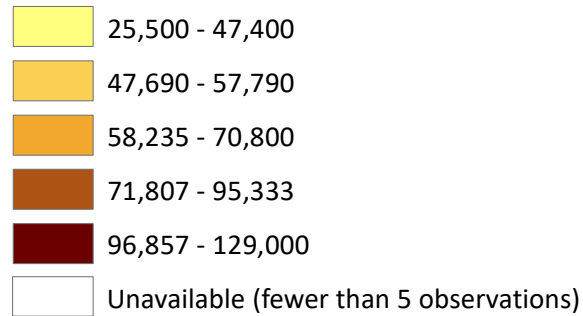

MEDIAN ANNUAL GROSS INCOME FROM MAIN JOB OF WORKING POPULATION 16 YEARS AND OVER BY CENSUS DISTRICT, 2016

Median Annual Gross Income from Main Job (\$)

Median for Bermuda is \$58,113

Source: Population and Housing Census, 2016