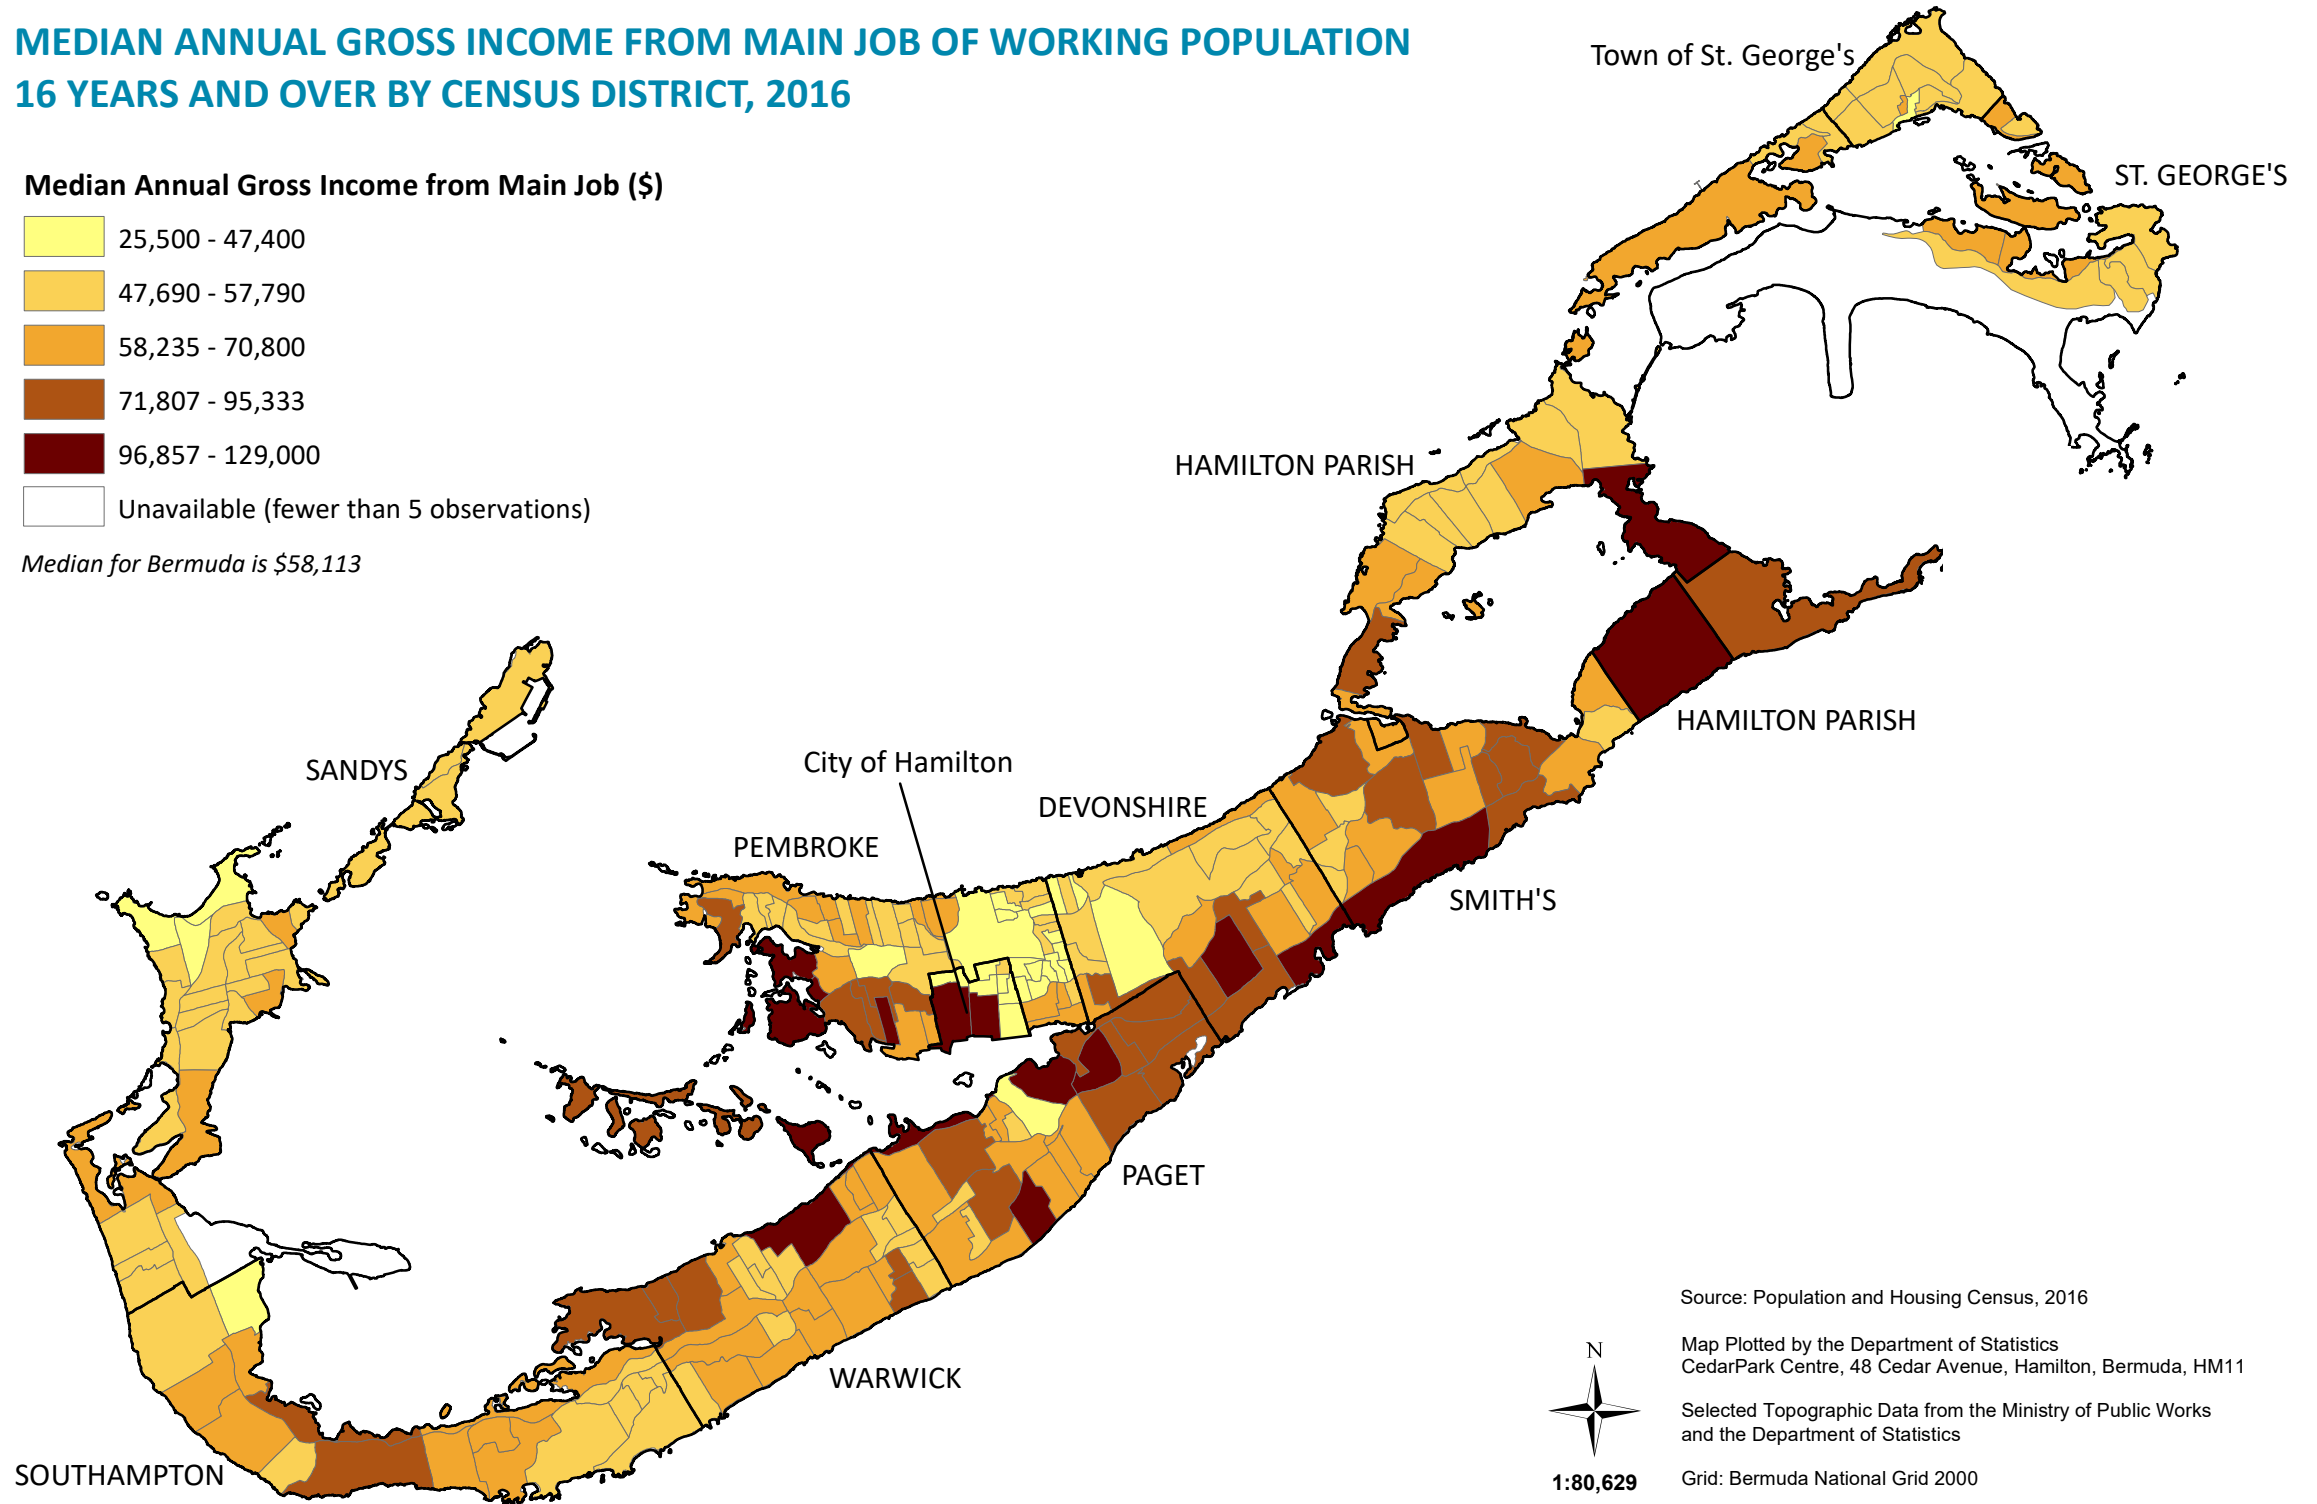

MEDIAN ANNUAL GROSS INCOME FROM MAIN JOB OF WORKING POPULATION 16 YEARS AND OVER BY CENSUS DISTRICT, 2016

Median Annual Gross Income from Main Job (\$)

Median for Bermuda is \$58,113

Source: Population and Housing Census, 2016

Map Plotted by the Department of Statistics
CedarPark Centre, 48 Cedar Avenue, Hamilton, Bermuda, HM11

Selected Topographic Data from the Ministry of Public Works
and the Department of Statistics

1:80,629

Grid: Bermuda National Grid 2000