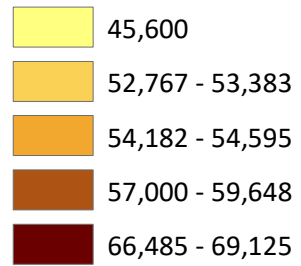

MEDIAN ANNUAL GROSS INCOME FROM MAIN JOB OF WORKING POPULATION 16 YEARS AND OVER BY PARISH AND MUNICIPALITY, 2016

Median Annual Gross Income from Main Job (\$)

Median for Bermuda is \$58,113

Source: Population and Housing Census, 2016