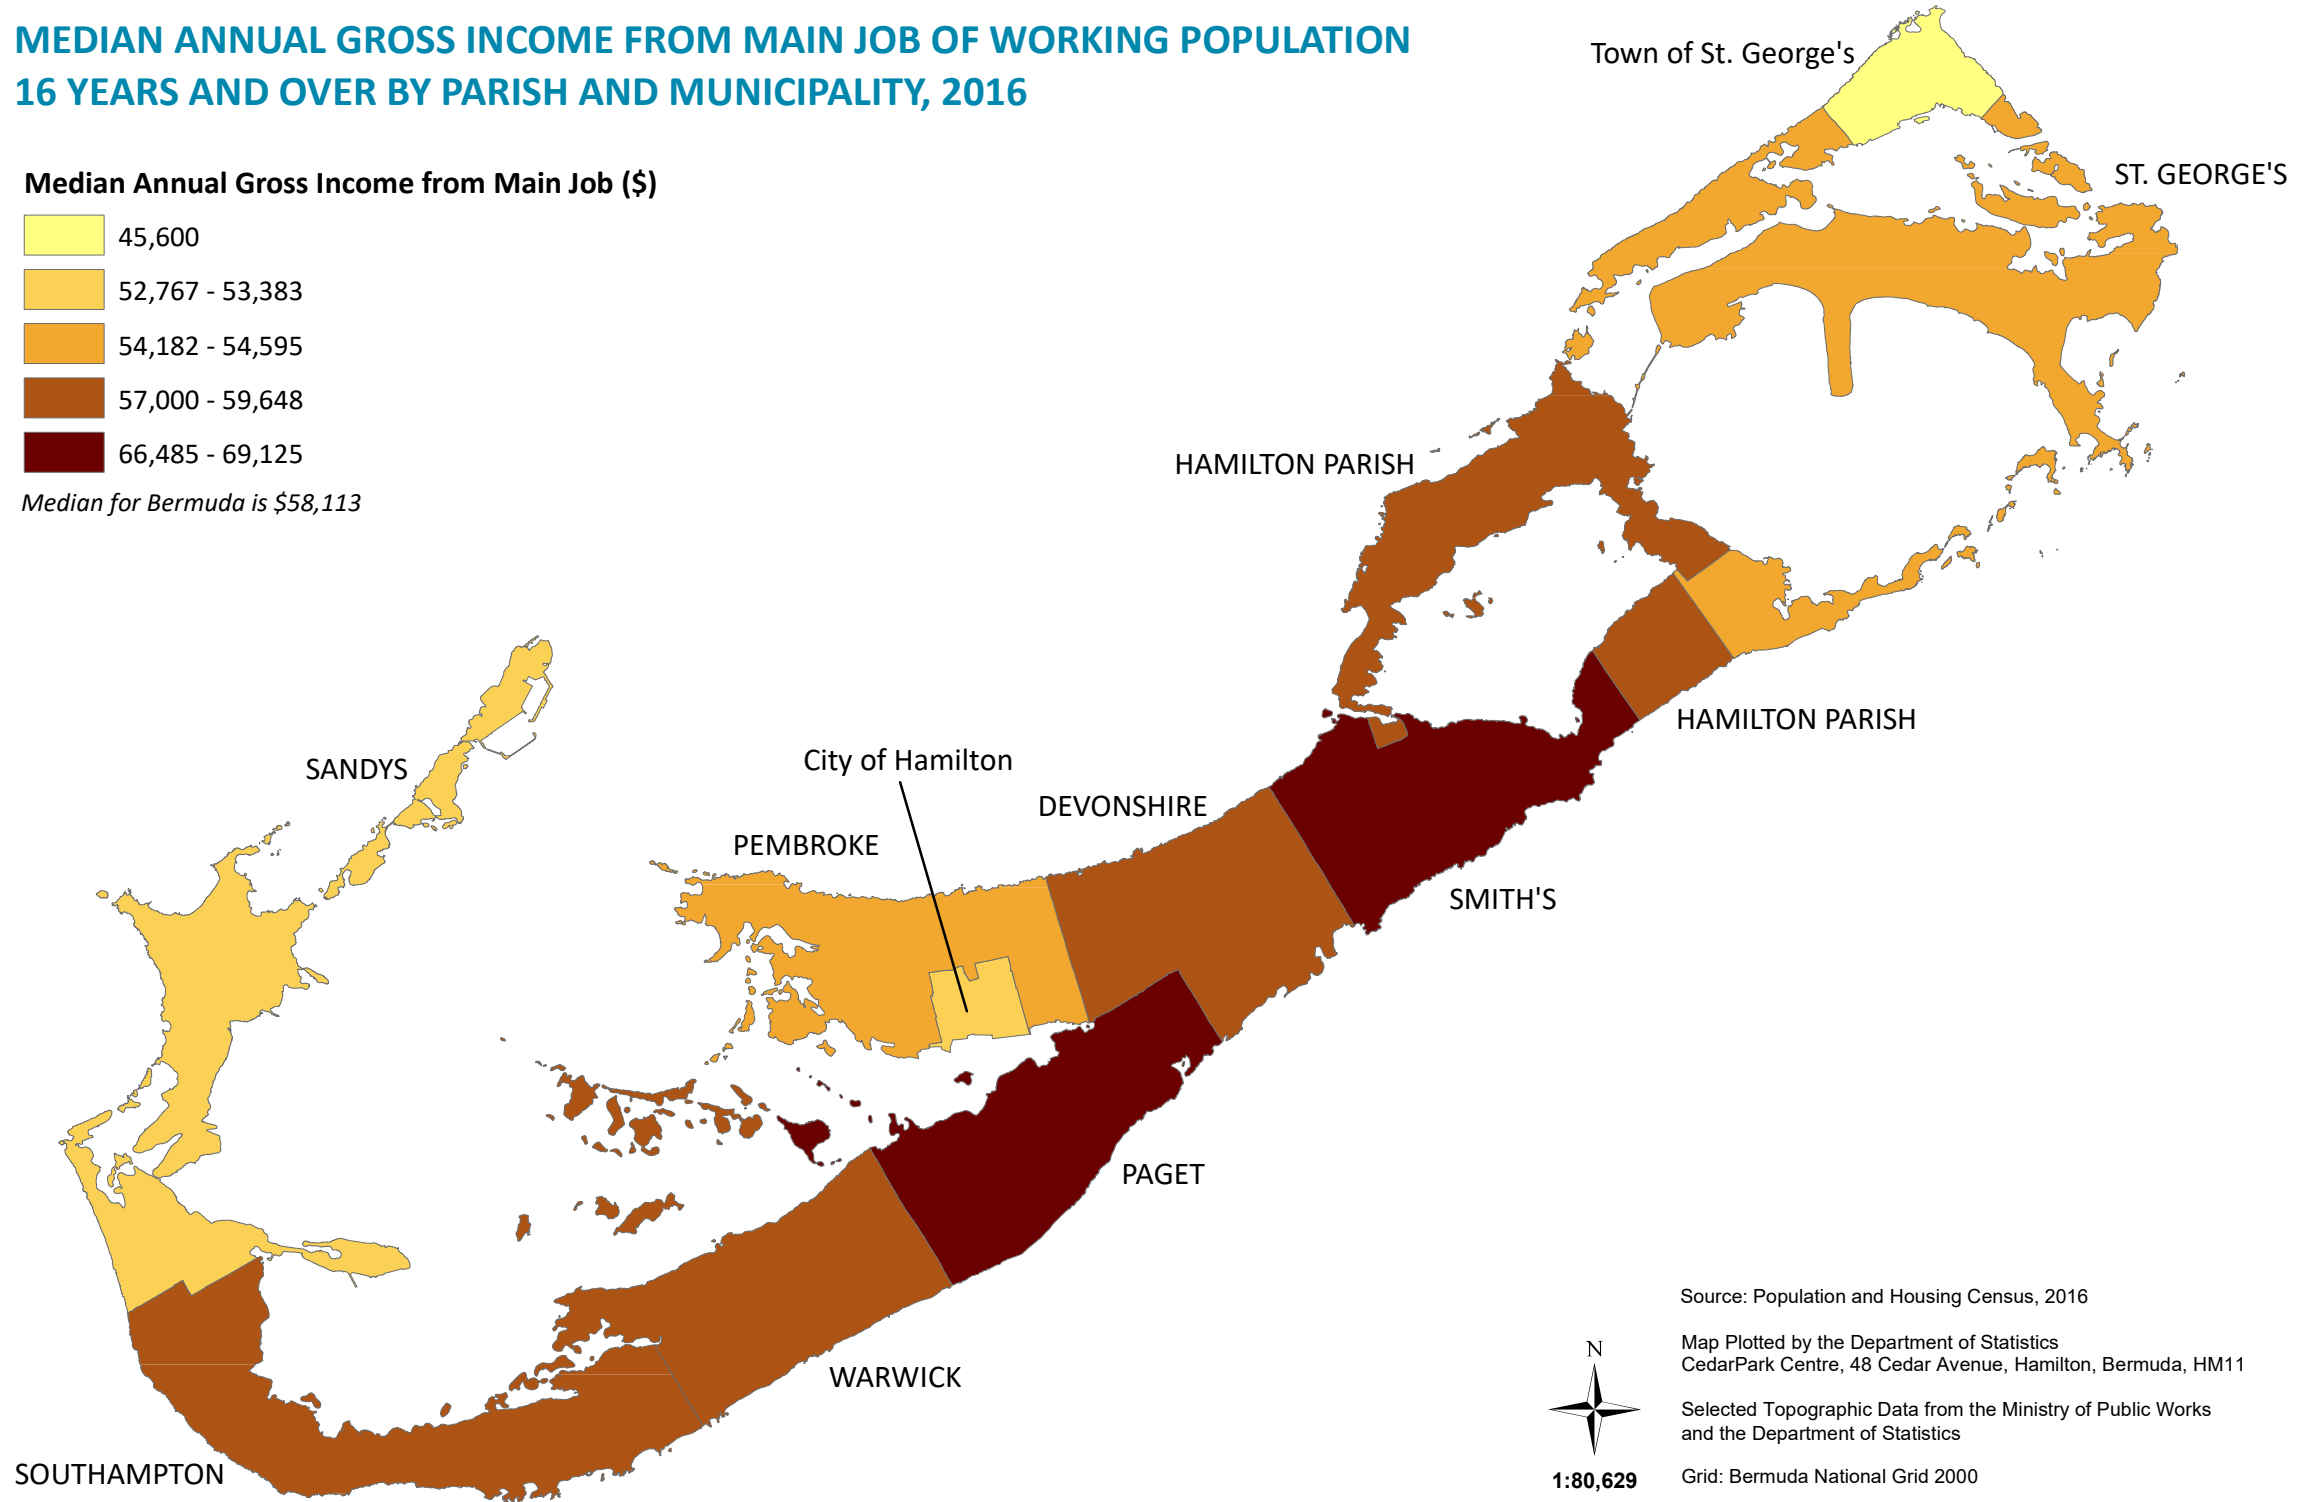

MEDIAN ANNUAL GROSS INCOME FROM MAIN JOB OF WORKING POPULATION 16 YEARS AND OVER BY PARISH AND MUNICIPALITY, 2016

Median Annual Gross Income from Main Job (\$)

Median for Bermuda is \$58,113

Source: Population and Housing Census, 2016